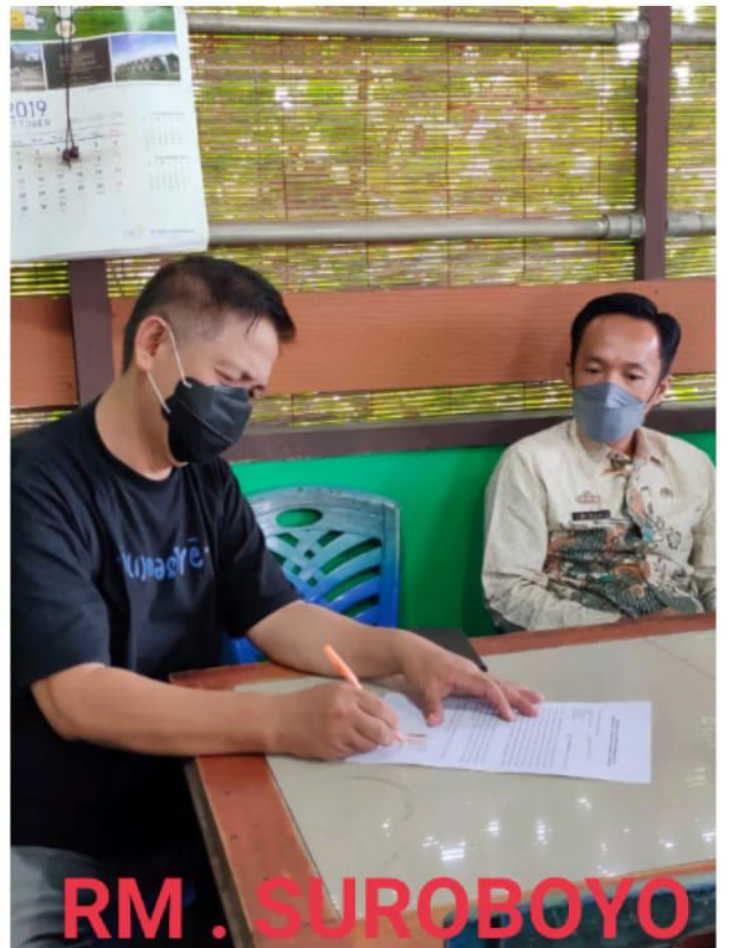

RM. BANYUMAS

PANCE COFFE

BUN KOPI

RM . SUROBOYO

RM. PINDANG BANG UDIN

LIFE IS LIKE A CAMERA
FOCUS CAPTURE DEVELOP

on what's important • the good times • from the negatives

and if things don't work out
Take Another Shot.